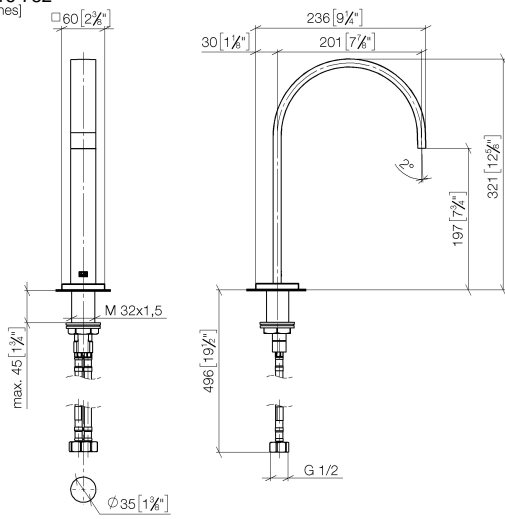

**MEM Deck-mounted basin spout without pop-up waste - Champagne (22kt Gold)**

MEM

13 716 782

- 200mm projection
- fixed spout
- rectangular, air-enriched flow
- height of mixer 321 mm
- height up to aerator 190 mm
- hole diameter 35 mm
- rosette 60 x 60 mm
- 2x screw-in M 10 x 1 pressure hose, leak-tested
- 1/2" connection
- max. flow 5.7 l/min
- lead-free
- This product can help a building meet the requirements of Green Building Rating Systems, e.g. LEED®, BREEAM®, DGNB

	Champagne (22kt Gold)	13 716 782-47
	Chrome	13 716 782-00
	Brushed Platinum	13 716 782-06
	Platinum	13 716 782-08
	Dark Chrome	13 716 782-19
	Brushed Durabronze (23kt Gold)	13 716 782-28
	Brushed Champagne (22kt Gold)	13 716 782-46
	Brushed Dark Platinum	13 716 782-99

13 716 782  
mm [inches]

**Flow rate chart**

**Certificates**

GDV\_0400289.

**MEM Deck-mounted basin spout without pop-up waste - Champagne (22kt Gold)**

MEM

13 716 782  
Parts for other  
finishes can be found  
here: [Chrome](#)